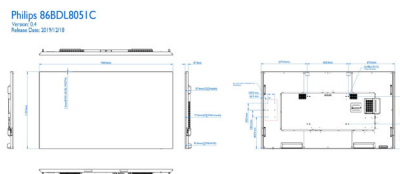

Operating conditions

- Temperature range (operation): 0 ~ 40 °C
- Temperature range (storage): -20 ~ 60 °C
- Relative humidity: 20 ~ 80%(operating),5 ~95%(storage) %
- Altitude: 0 ~ 3000 m
- MTBF: 50,000 hour(s)

Sound

- Built-in speakers: 2 x 20W RMS

Accessories

- Included Accessories: Philips logo (x1), RS232 Daisy chain cable (x1), Cleaning cloth (x1), DVI - I Cable (1.8m) (x1), HDMI Cable (3m) (x1), HDMI transmitter (x2), IR sensor cable (1.8 m) (x1), M2 Screw (x2), M3 screw (x2), Power cable (x3), Touch Pen (x2), USB A to B cable (3m) (x1), USB Cover (x1), AAA batteries (x1), Quick start guide (x1), Remote control (x1), RS232 cable (3 m) (x1)

Multimedia Applications

- USB Playback Audio: AAC, M4A, MP3, WMA
- USB Playback Picture: BMP, JPEG, JPG, PNG
- USB Playback Video: ASF, AVI, FLV, MKV, MP4, MPEG, MPG, TS, VOB, WEBM, WMV, DAT

Miscellaneous

- On-Screen Display Languages: English, French, German, Spanish, Polish, Turkish, Russian, Italian, Simplified Chinese, Traditional Chinese, Arabic, Japanese, Danish, Dutch, Finnish, Norwegian, Portuguese, Swedish
- Regulatory approvals: CE, RoHS, CB, CU, EMF, FCC, Class A, ETL, PSB
- Warranty: 3 year warranty

Internal Player

- CPU: Intel Core i7
- Storage: 256GB eMMc
- GPU: Nvidia GT730
- RAM: 8GB DDR4

Multi-touch Interactivity

- Touch points: 10 simultaneous touch points

Issue date 2022-10-26

Version: 5.1.1

12 NC: 8670 001 67654
EAN: 87 12581 76745 7

© 2022 Koninklijke Philips N.V.
All Rights reserved.

Specifications are subject to change without notice.
Trademarks are the property of Koninklijke Philips N.V.
or their respective owners.

www.philips.com